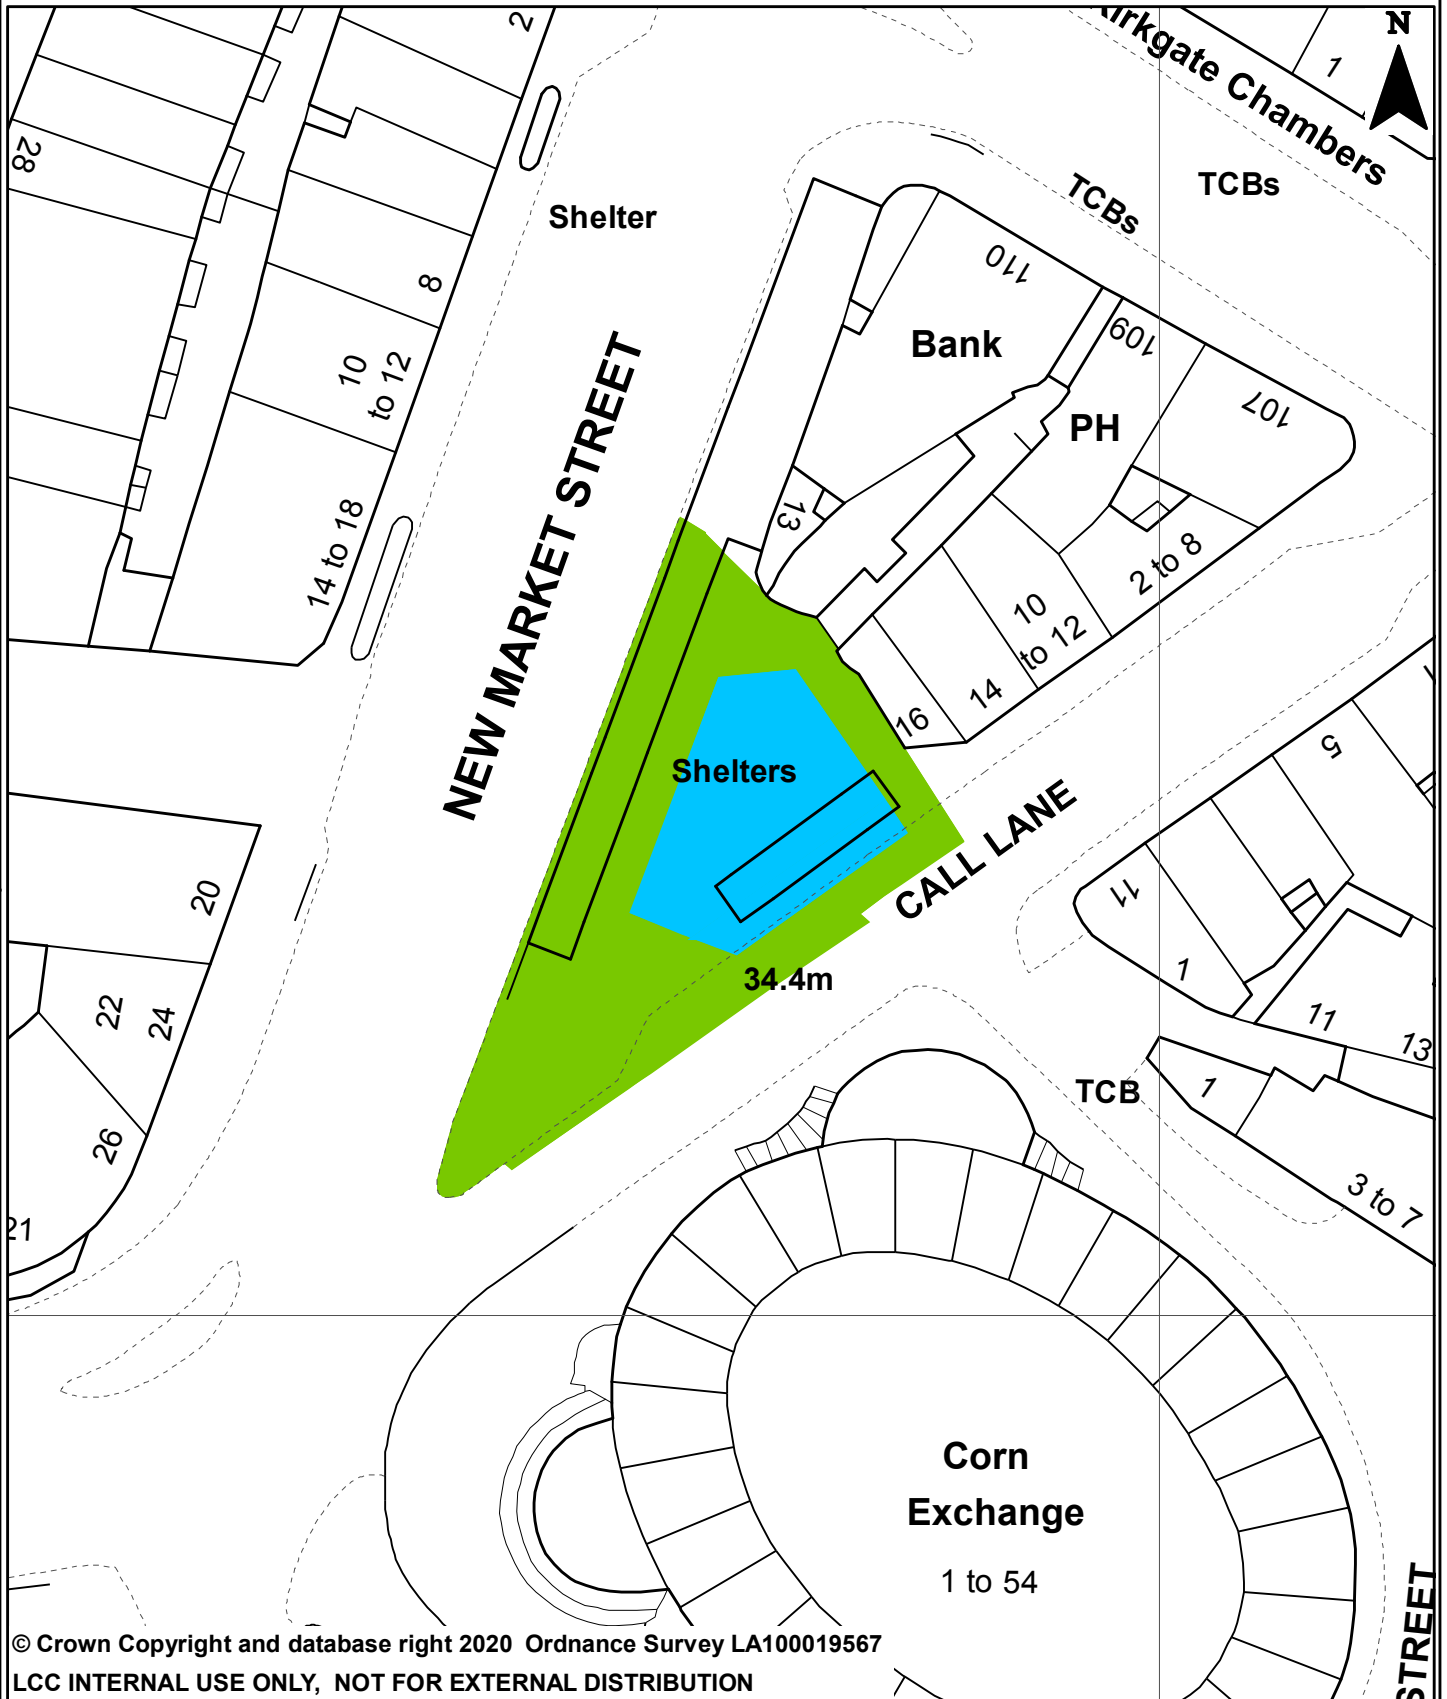

**THE CORN EXCHANGE
CALL LANE
LEEDS LS1**

© Crown Copyright and database right 2020 Ordnance Survey LA100019567
LCC INTERNAL USE ONLY, NOT FOR EXTERNAL DISTRIBUTION

You are not permitted to copy, sub-licence, distribute or sell any of this data to third parties in any form.
Produced by Land Records, City Development, Leeds City Council

PREP BY: J Sohanpall
DATE SAVED: 12/05/2021
OS No: SE3033
SCALE: 1:500

PLAN No 10626/S